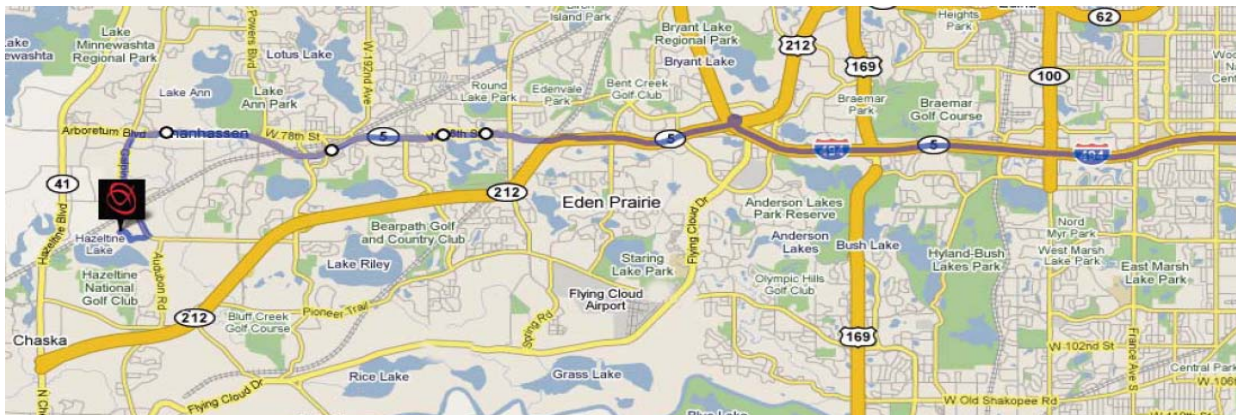

DIRECTIONS TO LAKE REGION MEDICAL FROM THE AIRPORT VIA HWY. 212

- Hwy. 494 West approximately 12 miles to the Hwy. 5 West exit.
- Remain in the two Left Lanes to access 212 West.
- Continue on 212 and take the Exit ramp to Powers Blvd.
- At the Stoplight turn Right/North onto Powers Blvd.
- At the 2nd Stoplight turn Left/West onto County Road 18 and continue West through Stoplight.
- At the next Stoplight turn Left/South onto Lake Hazeltine Drive.
- Take the first Left (about ¼ mile from corner) into Lake Region's visitor parking lot.
- Lake Region Medical -- 340 Lake Hazeltine Drive (952.448.5111)

DIRECTIONS TO LAKE REGION MEDICAL FROM THE AIRPORT VIA HWY. 5

- Hwy. 494 West approximately 12 miles to the Hwy. 5 West exit.
- Take Hwy. 5 West approximately 5-6 miles to the County Road 17/Powers Blvd. stoplight. (You will be in Chanhassen - Perkins/Target on North side of Hwy.)
- Continue West on Hwy. 5 to the second stoplight at Galpin Blvd.
- Turn Left/South onto Galpin Blvd. and continue to the stoplight.
- Turn Left/Southeast onto Lyman Blvd.
- Remain in right lane and turn Right/West onto Lake Hazeltine Drive.
- Take the first Left (about ¼ mile from corner) into Lake Region's visitor parking lot.
- Lake Region Medical -- 340 Lake Hazeltine Drive (952.448.5111)

HOTEL INFORMATION

Residence Inn by Marriott is across from *Mall of America* (**Approximately 45 minutes to Lake Region**)

7850 Bloomington Avenue South
952/876-0900
800/331-3131

Mall of America
60 East Broadway
General Information 952/883-8800

591 West 78th Street
Chanhassen, MN 55317
800/456-4000
952/937-2424

Holiday In Express (**Approximately 5 minutes to Lake Region**)

7855 Century Blvd.
Chanhassen, MN 55317
952/401-8850